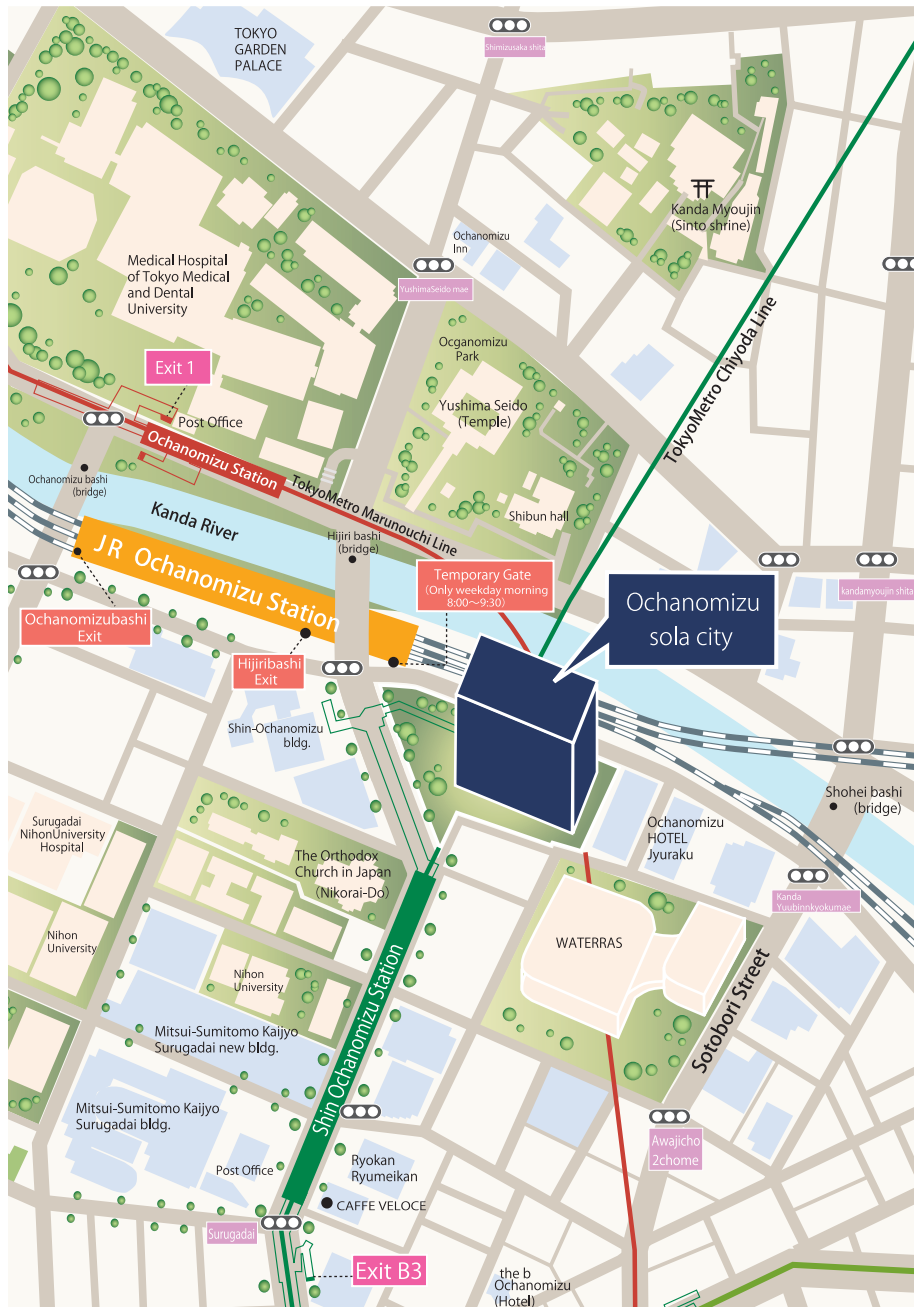

sola city Conference Center

Location

◆ Visiting sola city

JR Chuō Line • Sōbu Line : Ochanomizu Station

1min. walk from Hijiribashi Exit

TokyoMetro Chiyoda Line : Shin-Ochanomizu Station

0min. walk from B2 Exit 【Direct link to concourse】

TokyoMetro Marunouchi Line : Ochanomizu Station

4min. walk from 1 Exit

Toei Shinjyuku Line : Ogawamachi Station

6min. walk from B3 Exit

sola city Conference Center

4-6 Kandasurugadai, Chiyoda-ku, Tokyo. 101-0062