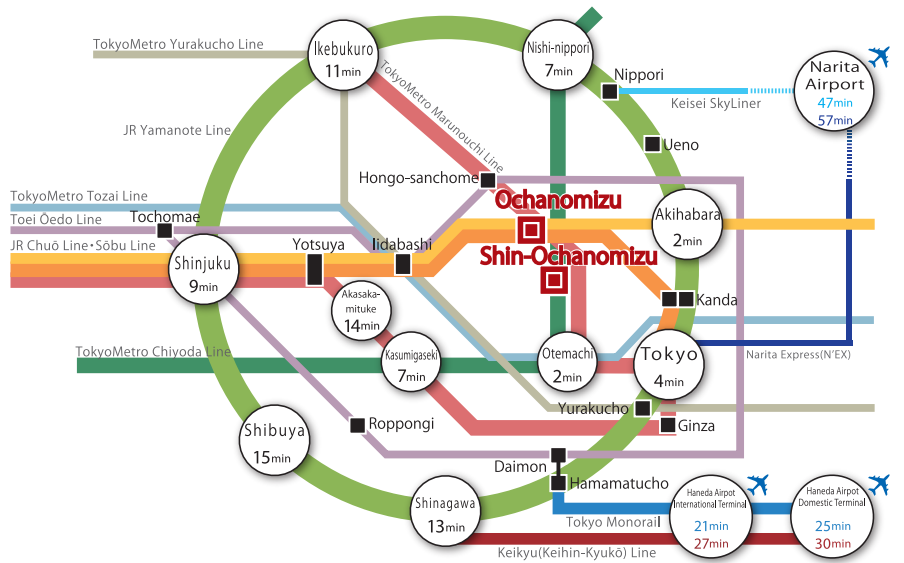

sola city Conference Center

Location

◆ Visiting sola city

JR Chuō Line • Sōbu Line : Ochanomizu Station

1min. walk from Hijiribashi Exit

TokyoMetro Chiyoda Line : Shin-Ochanomizu Station

0min. walk from B2 Exit 【Direct link to concourse】

TokyoMetro Marunouchi Line : Ochanomizu Station

4min. walk from 1 Exit

Toei Shinjyuku Line : Ogawamachi Station

6min. walk from B3 Exit

sola city Conference Center

4-6 Kandasurugadai, Chiyoda-ku, Tokyo. 101-0062